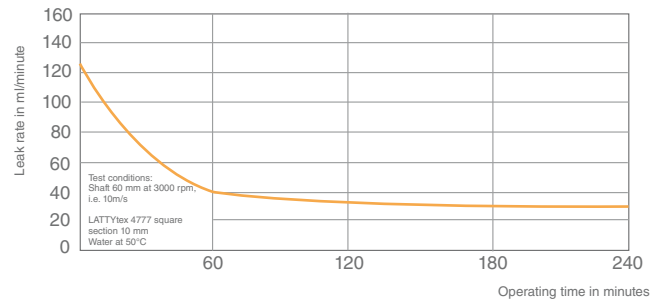

Equipments

- ▶ Rotary
- ▶ Mixers

Industries

- ▶ Paper
- ▶ Sugar
- ▶ Cement

Fluids

- ▶ Slurries and abrasive fluids

Parameters (not associated)

- ▶ Temperature: - 50°C to + 200°C
- ▶ Pressure: 0 to 60 bar
- ▶ Speed: < 15 m/s
- ▶ pH: 3 - 11

Dimensions

- ▶ Available in square sections from 6 to 25.4 mm.

Leak curve

The information given in this document is for guidance only and does not commit LATTY international in any way. LATTY international does not warrant the performance of its products, unless properly fitted and used in accordance with the instructions, nor can it accept any claim for consequential liability.. LATTY International S.A. is only liable for the quality of its products as it does not involve itself in their fitting or use, which must be done in accordance with the instructions.